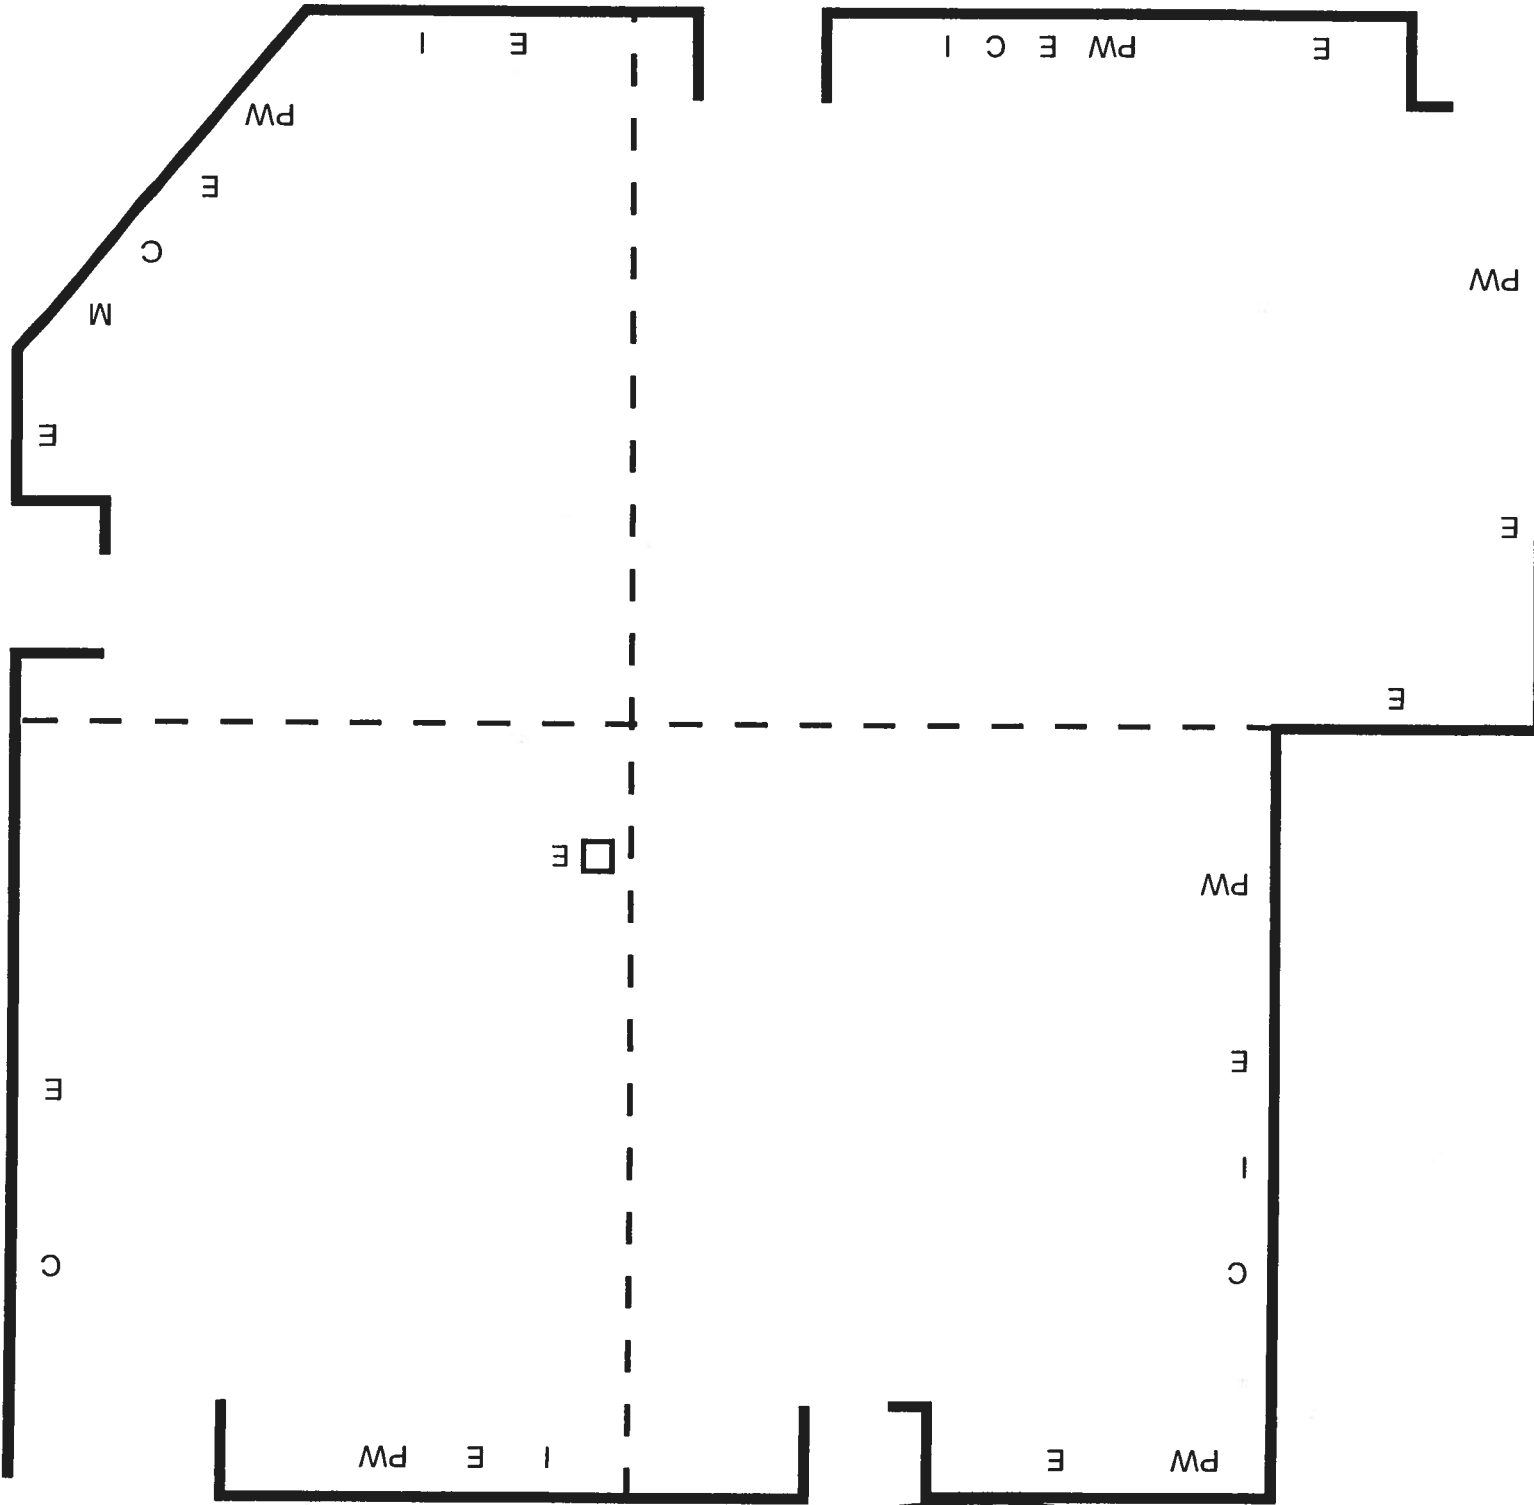

Map Legend
 C = Coax
 E = Electric
 I = Internet
 M = Microphone
 PW = Projection Wall

Artist Hall
 3,533 Square Feet
 Ceiling Height: 12 Feet

Seating Capacity:

Theatre - 200

Rounds - 160

Classroom - 150

Lobby

ARTIST HALL Kitchen Area